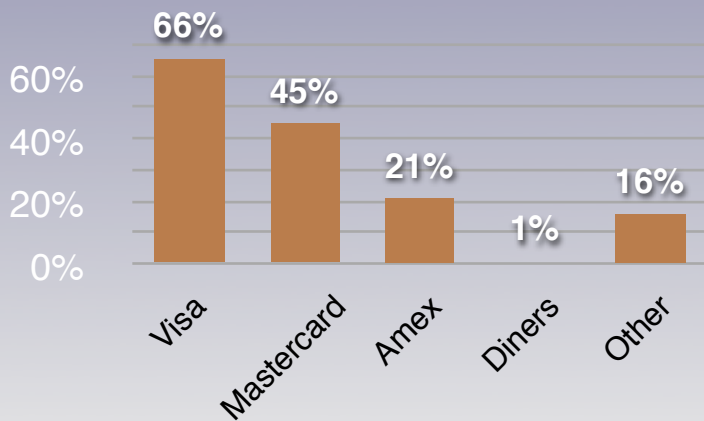

Exclusive North American
LGBT2020 research partner

www.OutNowConsulting.com

www.gayadnetwork.com

Annual Income $816 Billion

Total USA LGBT (lesbian, gay, bisexual, transgender) population.

Figures from **LGBT2020** research for 2010. Figure based on 6% of the adult USA population being LGB or T.

Which of the following credit cards do you currently hold?