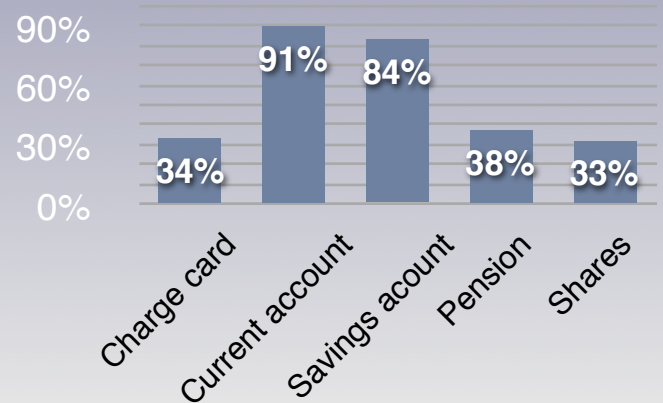

## Annual Income \$816 Billion

Total USA LGBT (lesbian, gay, bisexual, transgender) population.

Figures from **LGBT2020** research for 2010. Figure based on 6% of the adult USA population being LGB or T.

*Which of the following credit cards do you currently hold?*

*Which of the following financial products do you currently hold?*

*Which of the following kinds of insurance do you currently hold?*

*Which of the following loan products do you currently hold?*