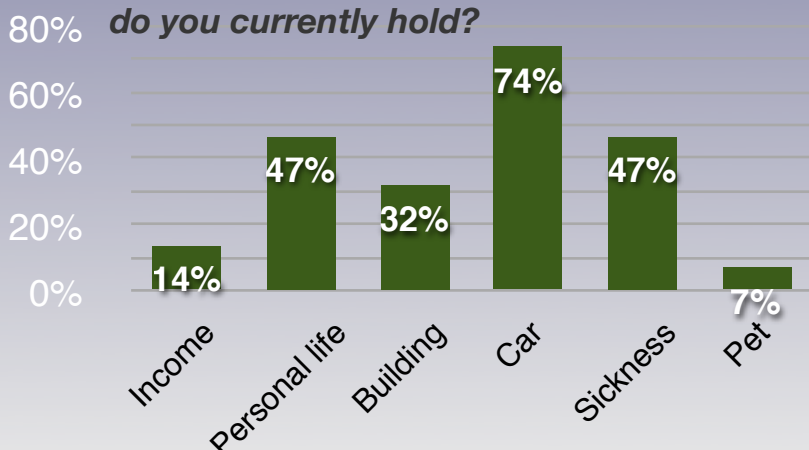

## Annual Income \$816 Billion

Total USA LGBT (lesbian, gay, bisexual, transgender) population.

Figures from **LGBT2020** research for 2010. Figure based on 6% of the adult USA population being LGB or T.

*Which of the following credit cards do you currently hold?*

*Which of the following financial products do you currently hold?*

*Which of the following kinds of insurance do you currently hold?*

*Which of the following loan products do you currently hold?*